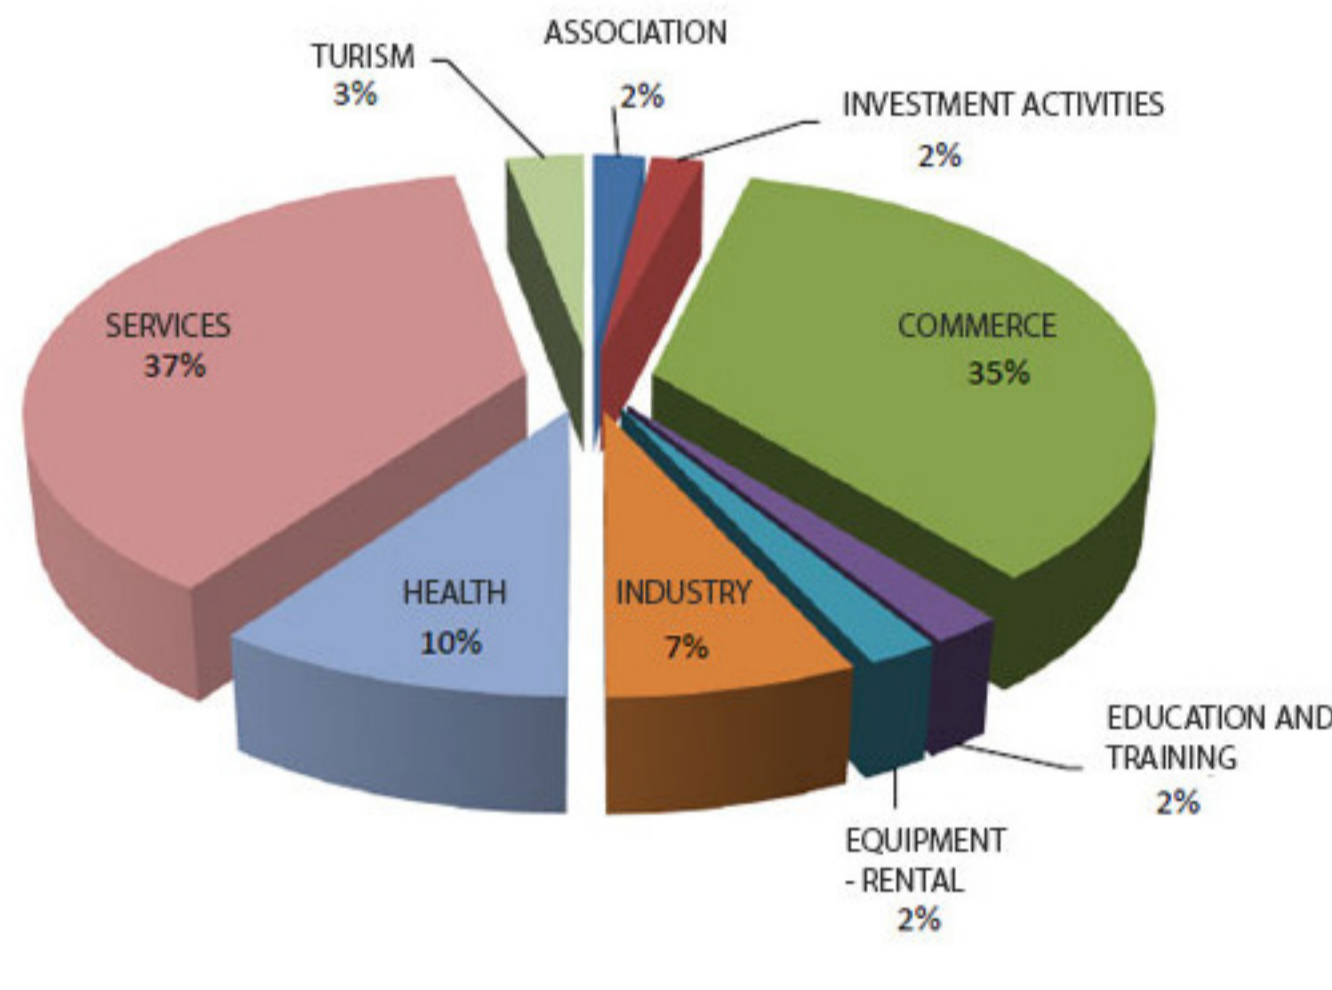

GLOBAL VISION MANAGEMENT CONSULTING

EXCELLENCE IN THE SERVICE, VALUE MAXIMIZATION.

TALK TO US

Flyer Download
Get our flyer.

DOWNLOAD

MISSION

Development of a service with a strong added value, creating the necessary conditions for the focus of the clients in the core business to which they are dedicated, providing controlled costs, tranquility, total security and speed in administrative processes.

WE VALUE:

- Excellence in service provided.
- Responsibility and suitability.
- Professional ethics.
- Merit.

CREATION OF YOUR BUSINESS.

The moment our support is most critical is in starting up the business project.

The vast experience of NOVERIS allows us to suggest solutions ranging from the positioning of the project in the market to the implementation of management and control methods, through the choice of legal form in terms of taxation.